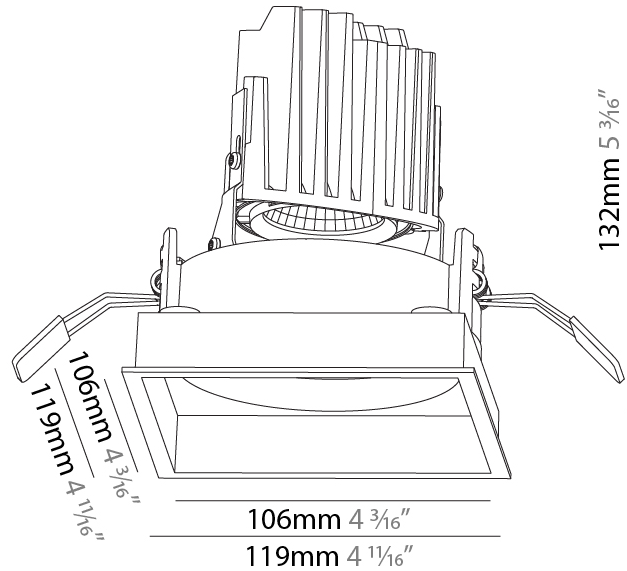

PHYSICAL

Shape: Square
Length (mm): 119
Length (in): 4 ¹¹/₁₆
Width (mm): 119
Width (in): 4 ¹¹/₁₆
Depth (mm): 132
Depth (in): 5 ³/₁₆
Ceiling Thickness (mm): 10 / 12.5 / 15
Ceiling Thickness (in): 3/8 or 1/2 or 9/16
Min. Recessing Depth (mm): 200
Min. Recessing Depth (in): 7 ⁷/₈
Light Distribution: Adjustable / Downlight
Weight (kg): 0.544
Weight (lbs): 1.2
Fixture Finish: SSR / BKV / CWI / CRY / HAB / UFT / ITA / RUA / FTG / MYG / LOD / PUS / FRO / FUP / KIA / POP / BLS / SPG / MEY / GOH / GUM / CHC / COM / ABZ / JAG / OBR / MOS / ROR
Fixture Material: Aluminum Die Cast
Cut-out Measurements: 114mm / 4 1/2" x 114mm / 4 1/2"

ELECTRICAL

Lamp Type: LED (Zhaga Standard)
Input Wattage (W): 13.2 / 16.5
Total Output Wattage (W): 12 / 14
Dimming: Tri-Mode (Non-Dimming and Phase Dimming (120Vac only) and 0-10V Dimming)
Driver Included: No
Driver Location: Recessed Housing
Driver Type: Constant Current - Universal
Driver Class: Class 2
Housing: See components
Input Voltage (V): 120 - 277
Constant Current (MA): 350

LED

Number of LEDs: 1
Color Temperature (°K): 2700 / 3000 / 3500 / 4000
Max. Delivered Lumen (lm): 850 / 950 / 1019 / 1040
Nominal Lumen (lm): 960 / 1070 / 1156 / 1180
CRI: >90 CRI
Lamp Life (hrs): 50000

OPTICAL

Reflector°: 10
Adjustability: Rotational 355°; Tilt 30°

RATINGS AND CERTIFICATIONS

Certified By: Certified for North American Standards
IP rating: IP20